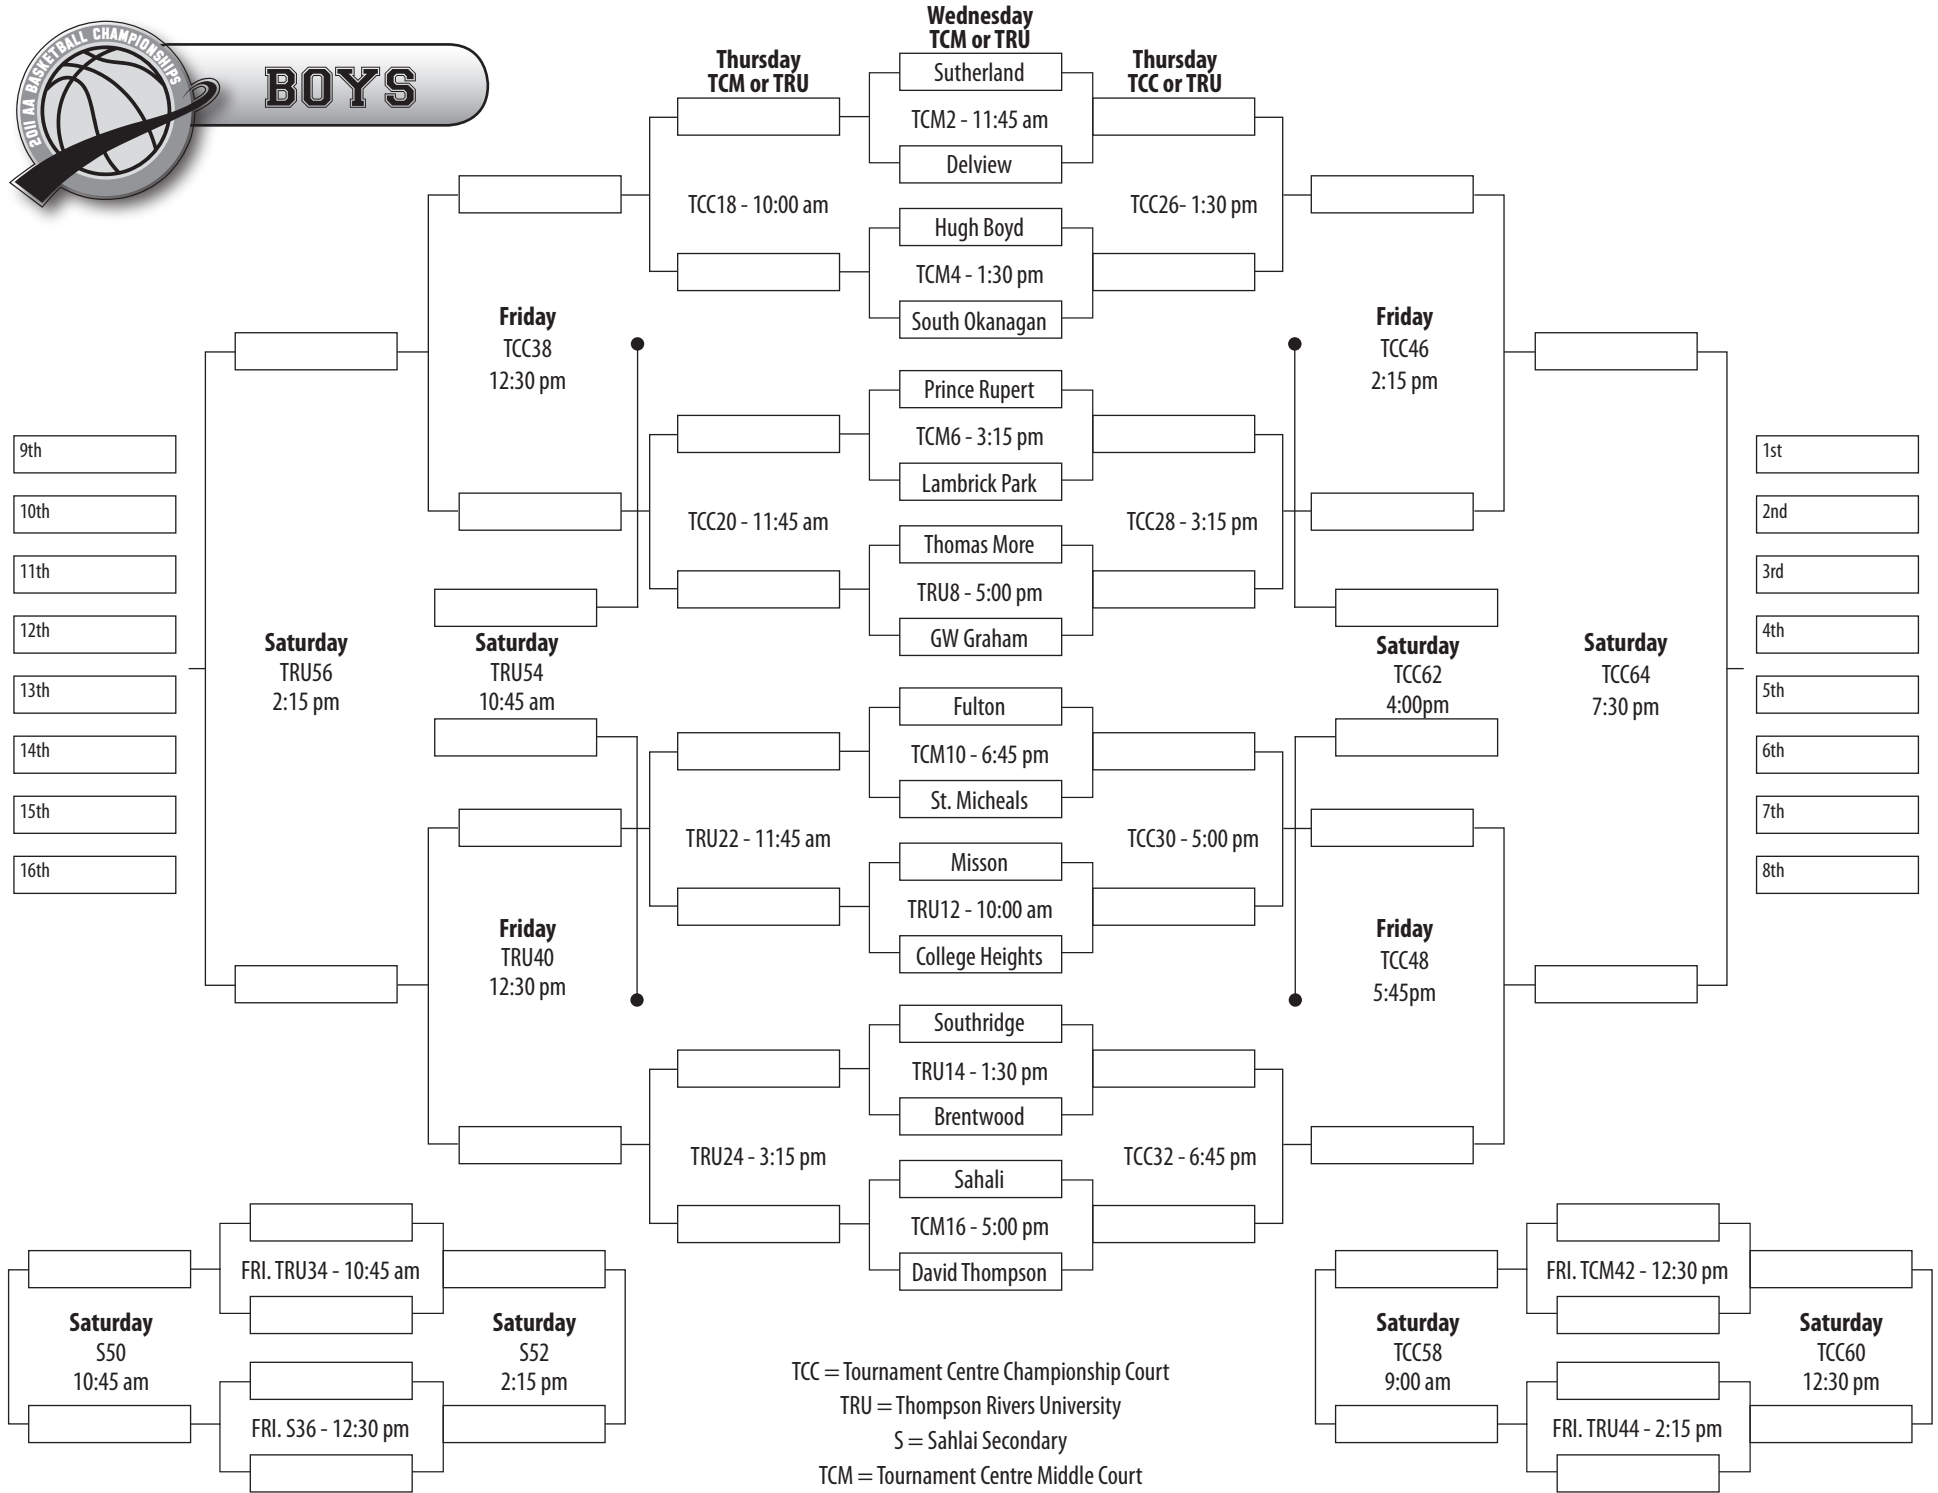

# BOYS

- 9th
- 10th
- 11th
- 12th
- 13th
- 14th
- 15th
- 16th

TCC = Tournament Centre Championship Court  
 TRU = Thompson Rivers University  
 S = Sahlai Secondary  
 TCM = Tournament Centre Middle Court