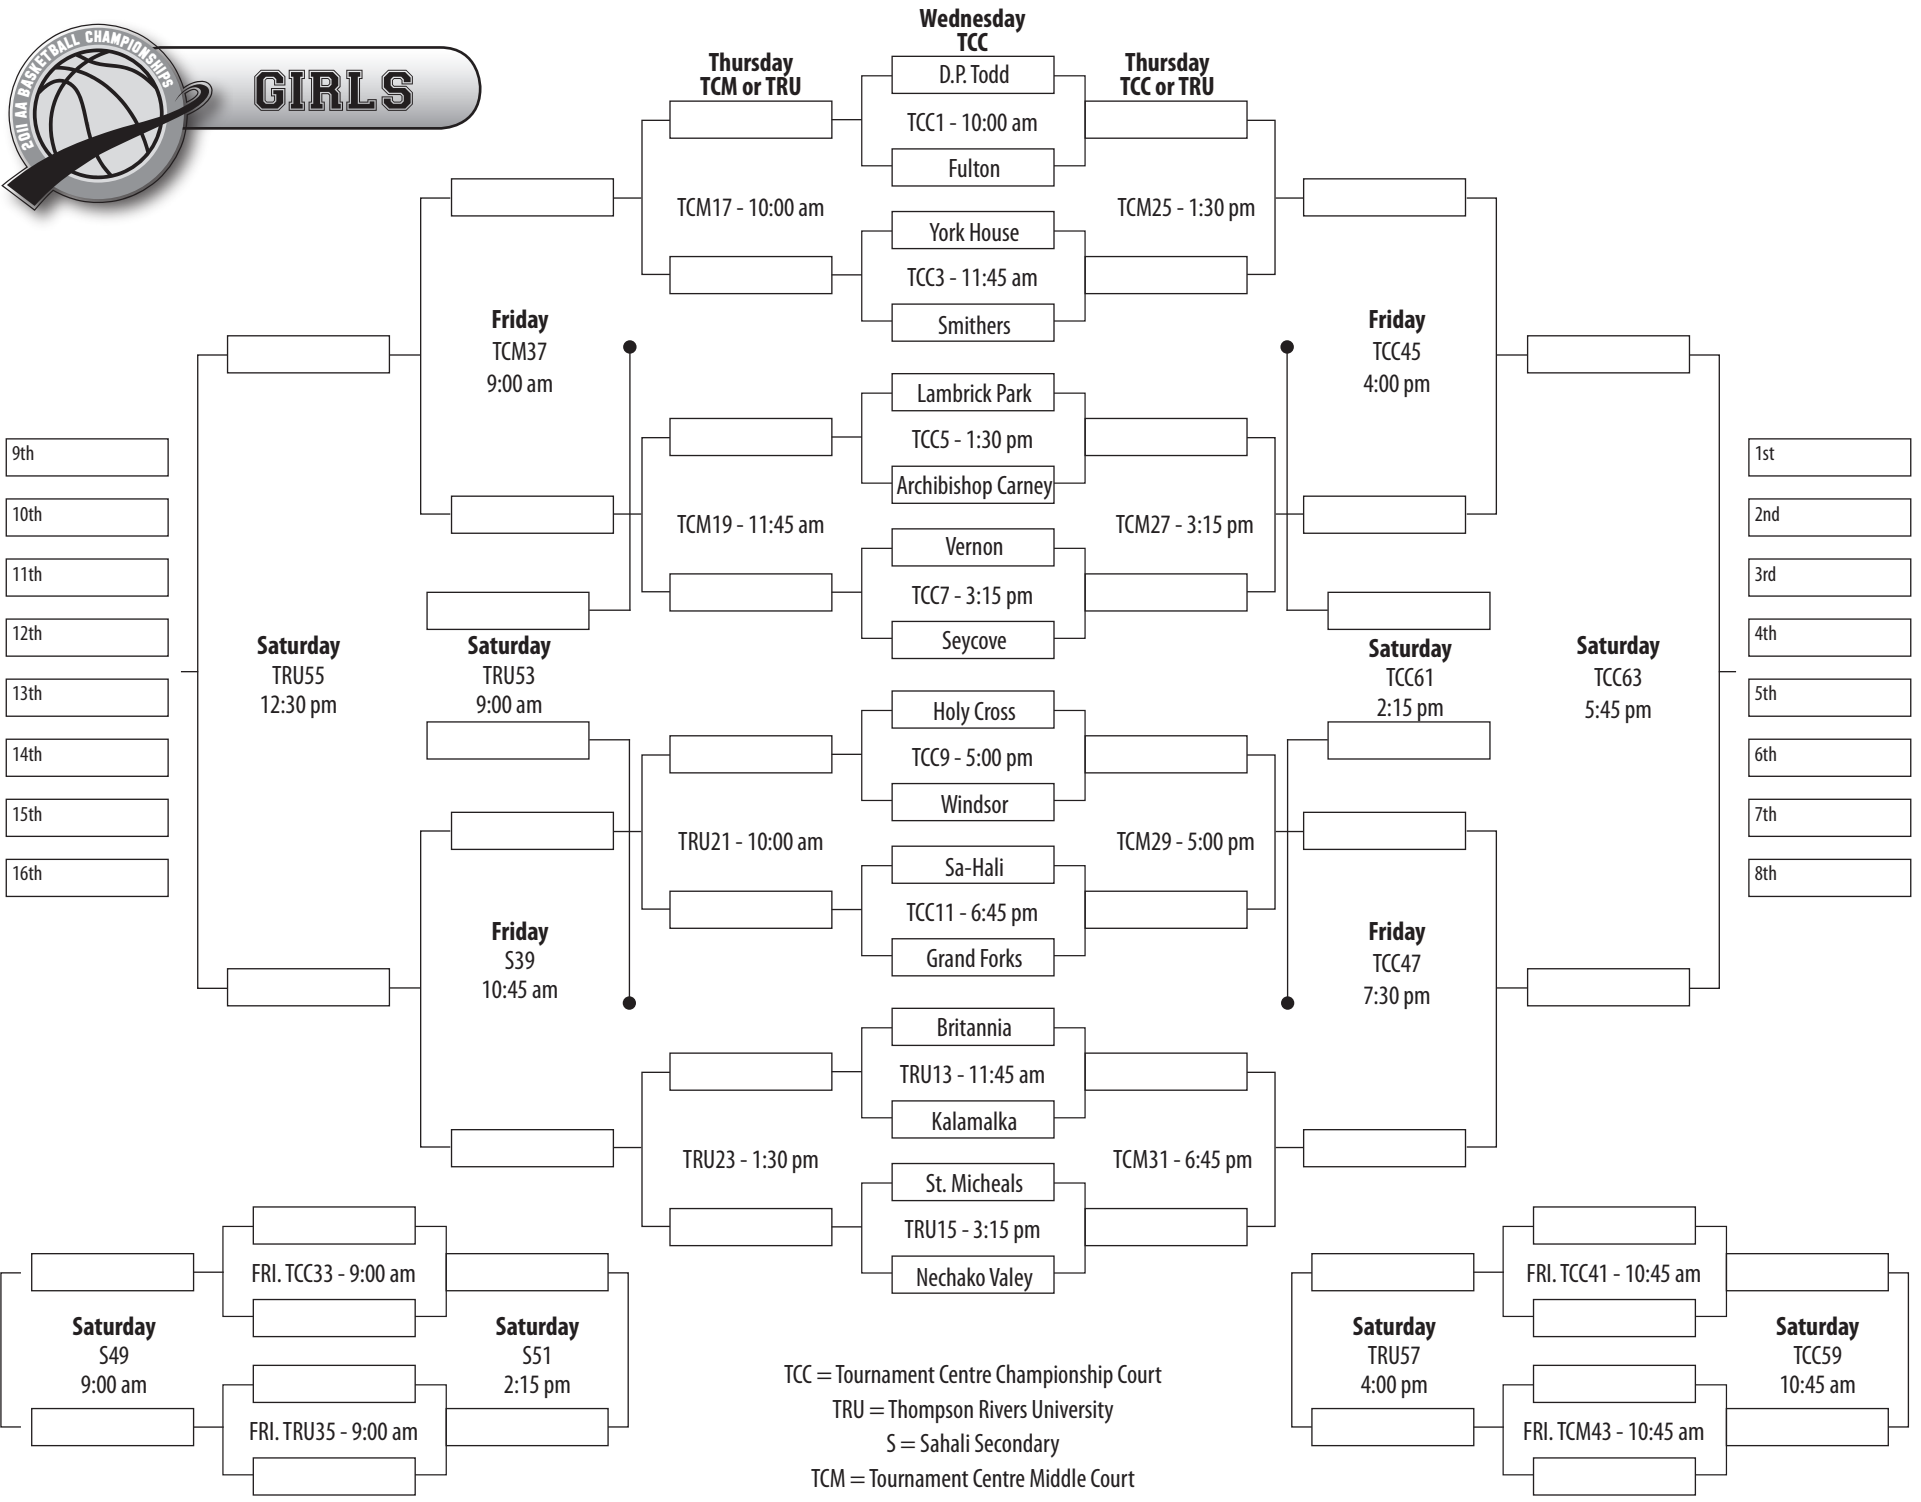

GIRLS

- 9th
- 10th
- 11th
- 12th
- 13th
- 14th
- 15th
- 16th

TCC = Tournament Centre Championship Court
 TRU = Thompson Rivers University
 S = Sahali Secondary
 TCM = Tournament Centre Middle Court